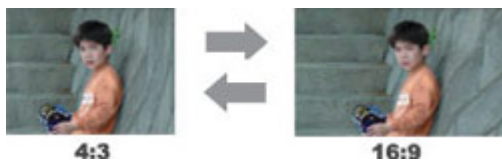

Instant Replay/Skip Ahead

Did you miss something because the dog was barking? Was that effect just amazing? Just couldn't believe your ears? Sometimes you want to see something over again. Instant replay lets you view it again. Instantly replay something of interest, or jump ahead to a new segment in the title. With a simple keyboard command, you can replay a sequence easily. Similarly, you can jump ahead in the current play.

Pan and Zoom

Pan around within the zoomed area to see exactly what you want to see at exactly the level of detail you want to see it. Zoom closer into the viewing area.

Video Desktop